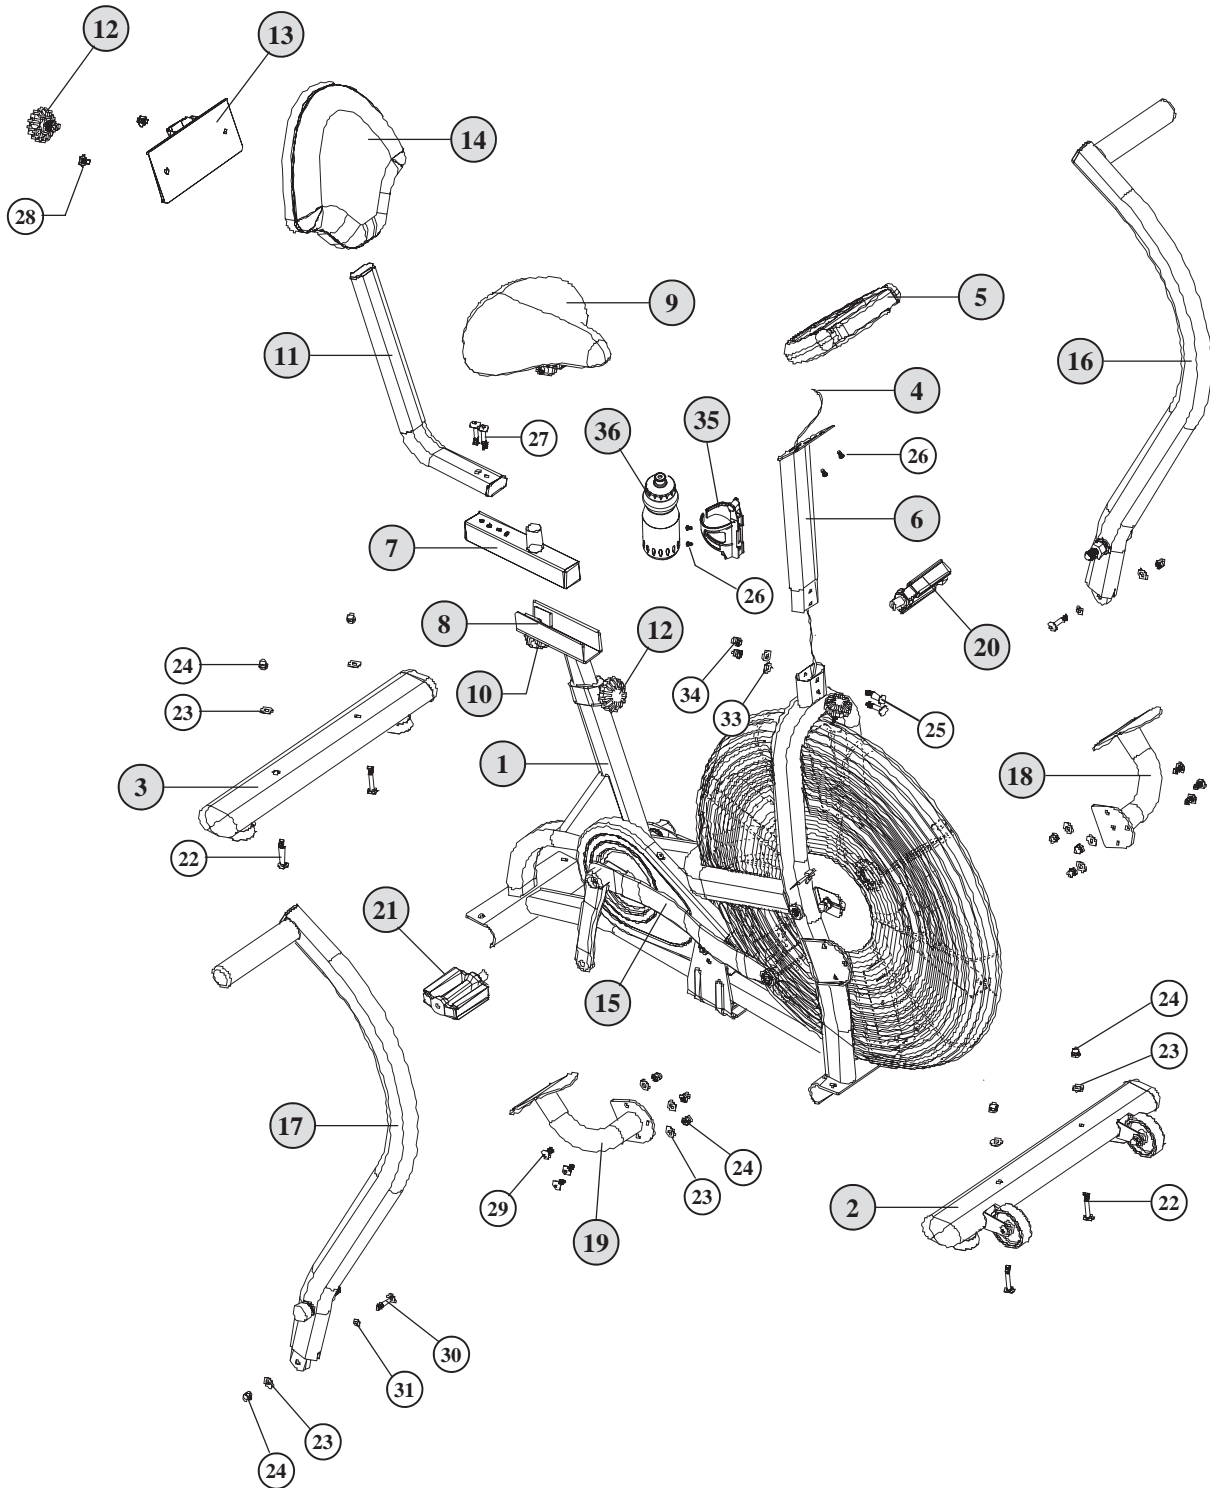

**ASSEMBLY PARTS LIST**

<b>Item #</b>	<b>Part Number</b>	<b>Description</b>	<b>QTY.</b>
1	NA	Base Frame Assembly	1
2	ST24220	Front Stabilizer Assembly	1
3	ST24221	Rear Stabilizer Assembly	1
4	12050	Sensor Cable	1
5	ST10012	Computer	1
6	ST23037	Computer Mast	1
7	13078	Adjustable Seat Slider	1
8	13070	Seat Post	1
9	ST03053	Seat	1
10	05155	Seat Slider Adjustment Knob	1
11	13072	Seat Back Post	1
12	ST05154	Seat Post Adjustment Knob	1
13	13073	Seat Back Bracket	1
14	ST03054	Seat Back Pad	1
15	ST18004	Connecting Arm (Preinstalled)	2
16	ST23253	Left Pivot Arm Assembly	1
17	ST23254	Right Pivot Arm Assembly	1
18	ST23036	Left Foot Rest	1
19	ST23035	Right Foot Rest	1
20	05151	Left Pedal	1
21	05152	Right Pedal	1
22	ST01296	(Large) Carriage Bolt M8 x 50 Length	4
23	ST01295	(Large) Spring Washer 20 x 8.5 x 1.5t	12
24	ST01294	(Large) Acorn Nuts M8	12
25	ST01322	(Small) Carriage Bolts M6 x 35 Length	2
26	ST01313	Pan Head Screw	4
27	ST01308	Button Head Allen Bolt M8 x 40 Length	2
28	ST01309	Button Head Allen Bolt M8 x 12 Length	2
29	ST01305	Button Head Allen Bolt M8 x 15 Length	6
30	ST01315	Pivot Bolt M8 x 35 Length	2
31	ST01298	Flat Washer 20 x 8.5 x 1.5t	2
32	ST01299	Nylon Nut M8	2
33	ST01350	(Small) Spring Washer 10 x 6.5 x 1.5t	2
34	ST01349	(Small) Acorn Nut M6	2
35	ST31005	Bottle Cage	1
36	ST31006	Sports Bottle	1

# 8610 AIR FORCE ASSEMBLY PARTS

**NOTE: THE EXPLODED PARTS VIEW IS SHOWN FOR REFERENCE ONLY. SOME ITEMS MAY BE PREASSEMBLED. PLEASE REFER TO THE INDIVIDUAL ASSEMBLY STAGE INSTRUCTIONS FOR DETAILED PARTS ORIENTATION.**