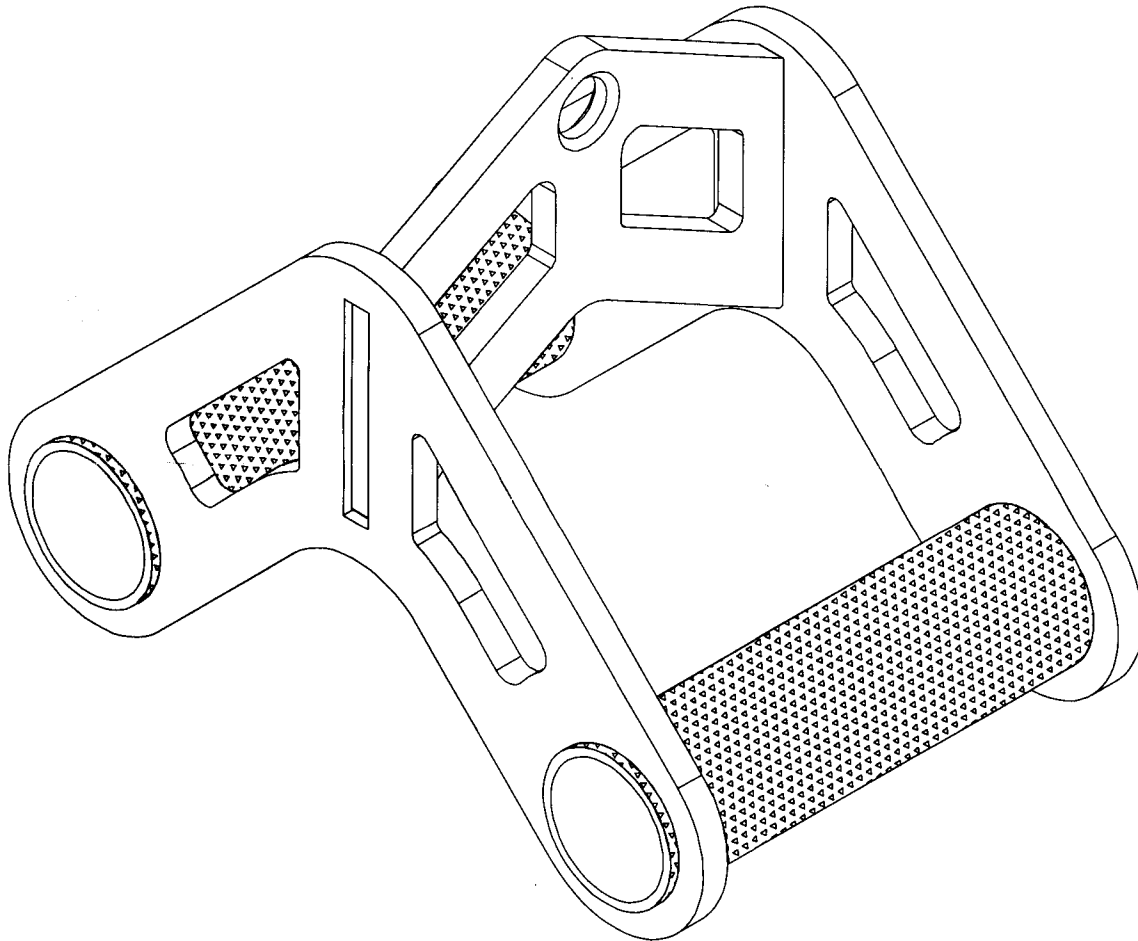

NL 2BIG CABLE ATTACHMENT,DOUBLE D HANDLE ASSEMBLY INSTRUCTIONS

NL 2BIG CABLE ATTACHMENT,DOUBLE D HANDLE CA2BIGDOUBD

OVERALL DIMENSIONS: 10.73"L X 8"W X 7"H

Keep This For Warranty	
CA2BIGDOUBD	
LOT: C0619	
1-866-420-4560 Northern Lights Fitness Products Inc.	
MADE IN CANADA	
Specification	
Weight=9.6 lbs Packed in 1 Bag	
Bag 1	±14" x 20"