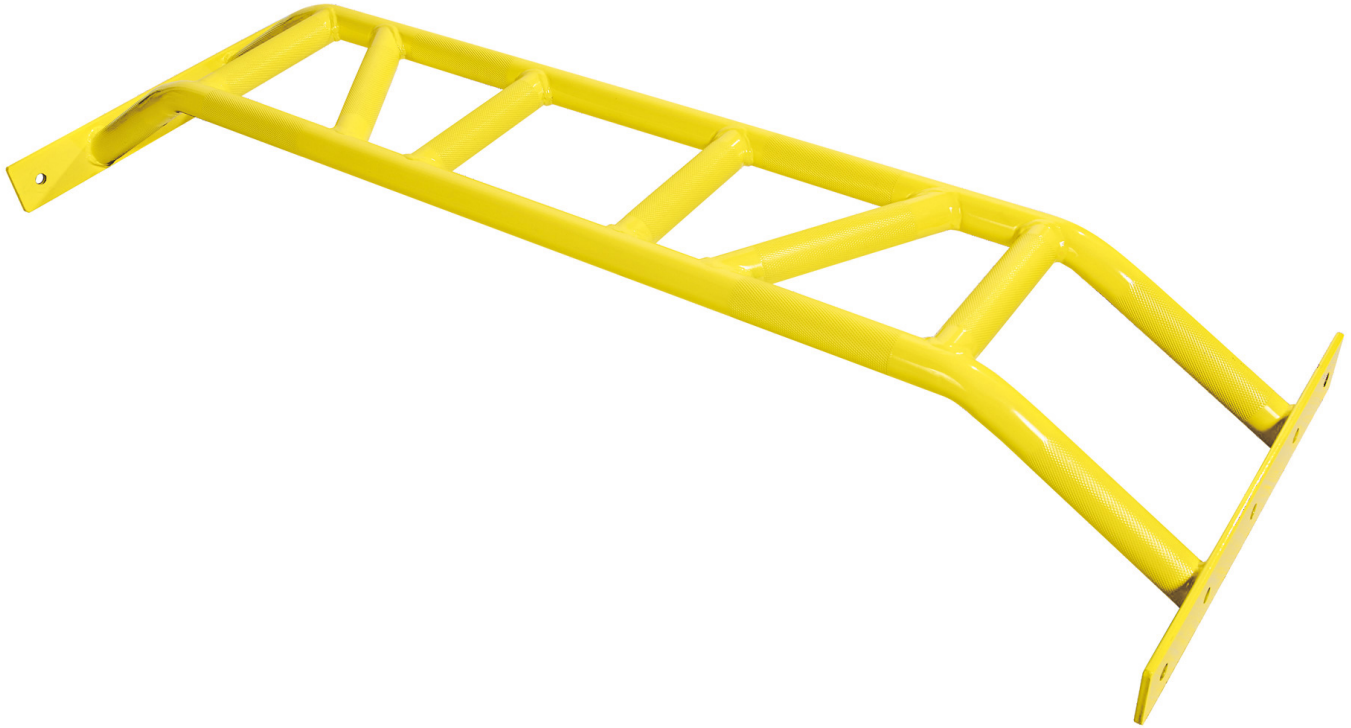

97 MULTI LADDER CHIN UP BAR - YELLOW, 43": MSRP: 79.9900

DESCRIPTION

The Northern Lights Multi Grip Chin Up Bar is an excellent addition to any power rack. It offers a variety of high-intensity training exercises with multiple gripping angles. This unit features a 1.25" diameter bar that is sure to challenge and improve grip strength. It also features 8" center bar spacing and comes in at 14" wide. It is finished with a yellow powder coat and crafted from heavy gauge steel. This Multi Grip add-on can be mounted across the top of the Northern Lights or Iron factory Power Rack as well as used with our Beam Multi Kit. Mounting hardware is included.

Knurled markings along the handles provide you with exceptional grip

Features:

- 5.5" (H) X 43" (L) x 14" (W)
- 8" Center Bar Spacing
- 1.25" Diameter
- Heavy Gauge Steel
- Colour: Yellow Powder Coat

Features

- 5.5" (H) X 43" (L) x 14" (W)

- 8" Center Bar Spacing
- 1.25" Diameter
- Heavy Gauge Steel
- Colour: Yellow Powder Coat
- Mounting hardware included

Warranty

Manufacturer's limited lifetime warranty against broken welds and manufacturing defects.